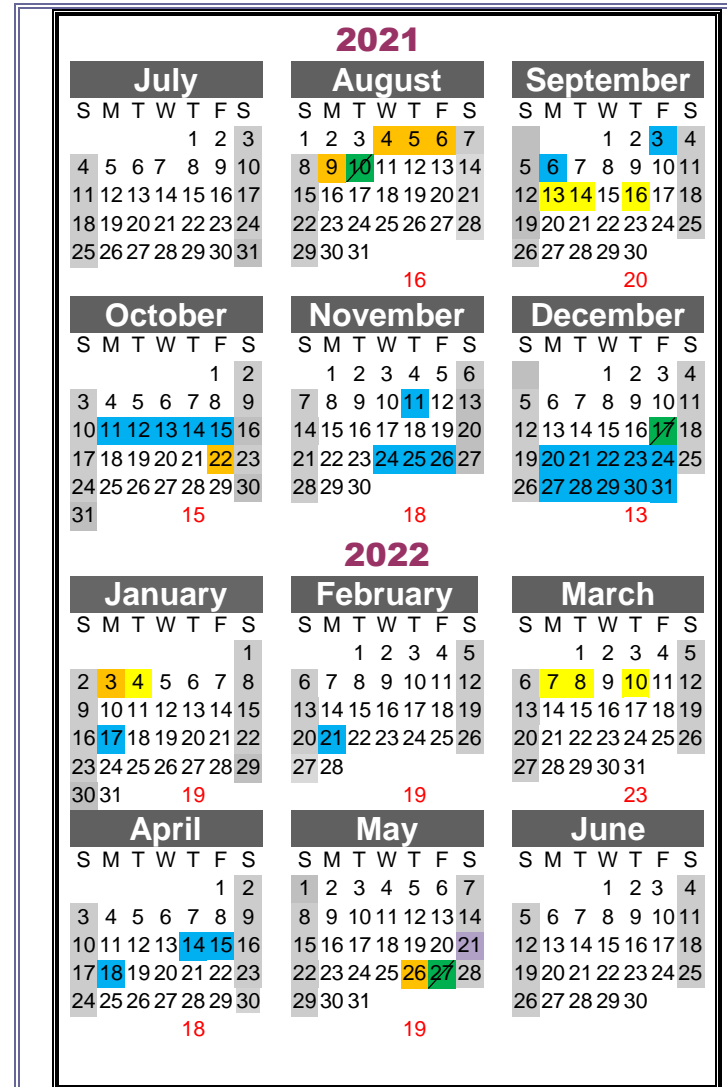

Johnson County School System July 2021 – June 2022 Calendar

Key:

Yellow = School Day

Orange = Teacher In-service/Work Day

Green = ½ day

Blue = Vacation

August 4	Administrative In-service
August 5	New Teacher In-service
August 6	County Wide In-service
August 9	Teacher Workday
August 10	1 st day of school (1/2 day)
September 3-6	Labor Day (No School)
September 13	Parent Conference/9-12
September 14	Parent Conference/Pre-K-6
September 16	Parent Conference/7-8
October 11-15	Fall Break
October 22	Niswonger Professional Development Day for ALL Teachers/Administrators
November 11	Veterans Day (No School)
November 24-26	Thanksgiving Holiday/Vacation
December 17	End of 1 st semester Last day taught before holiday (1/2 day)
December 20 – 31	Christmas Holiday/Vacation
January 3	Teacher Workday
January 4	Students Return (Full Day)
January 17	Martin Luther King Day/Vacation
February 21	President's Day/Vacation
March 7	Parent Conferences/9-12
March 8	Parent Conferences/Pre-K-6
March 10	Parent Conferences/7-8
April 14 – 18	Good Friday/Easter Holiday/Vacation
May 21	Class of 2022 Graduation
May 26	Teacher Workday
May 27	Last Day of School (1/2 day)

Calendar includes 13 stockpiled days. Any days needing to be missed after the 13 stockpile days will be Virtual Learning Snow Days.

Please note: All Johnson County Board of Education meetings will take place on the 2nd Thursday of each month at 6:00 unless otherwise notified.

Updated 5-13-2021

*If circumstances dictate, January 17 and February 21 may be used as instructional days. Additional days may be used as instructional days as determined by the Johnson County Board of Education.